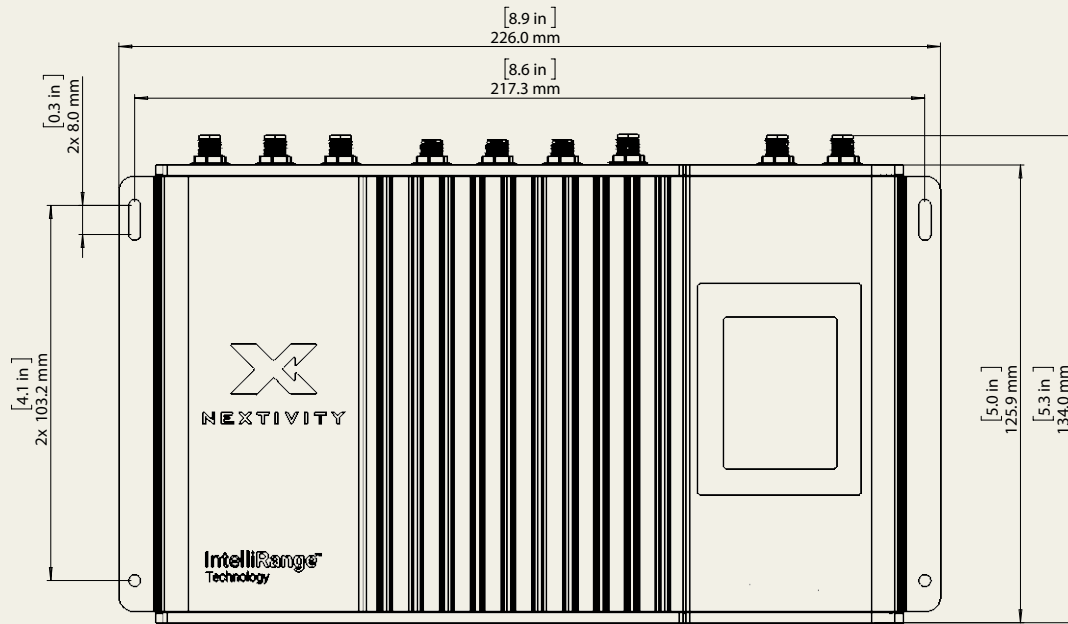

SHIELD MegaFi 2

Ordering Guide

Order from your current seller of FirstNet products. If you are not sure who to contact, let us know by filling out a form at [Nextivityinc.com/support](https://nextivityinc.com/support), and we will put you in touch with the right person.