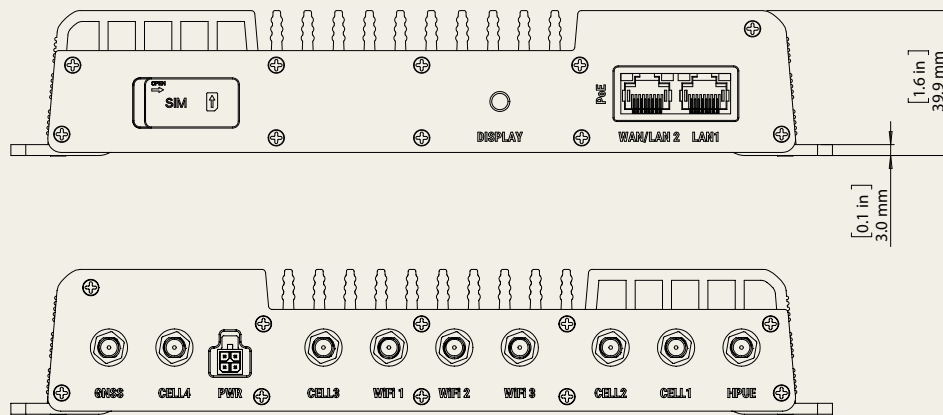

SHIELD MegaFi 2

Ordering Guide

Order from your current seller of FirstNet products. If you are not sure who to contact, let us know by filling out a form at [Nextivityinc.com/support](https://nextivityinc.com/support), and we will put you in touch with the right person.